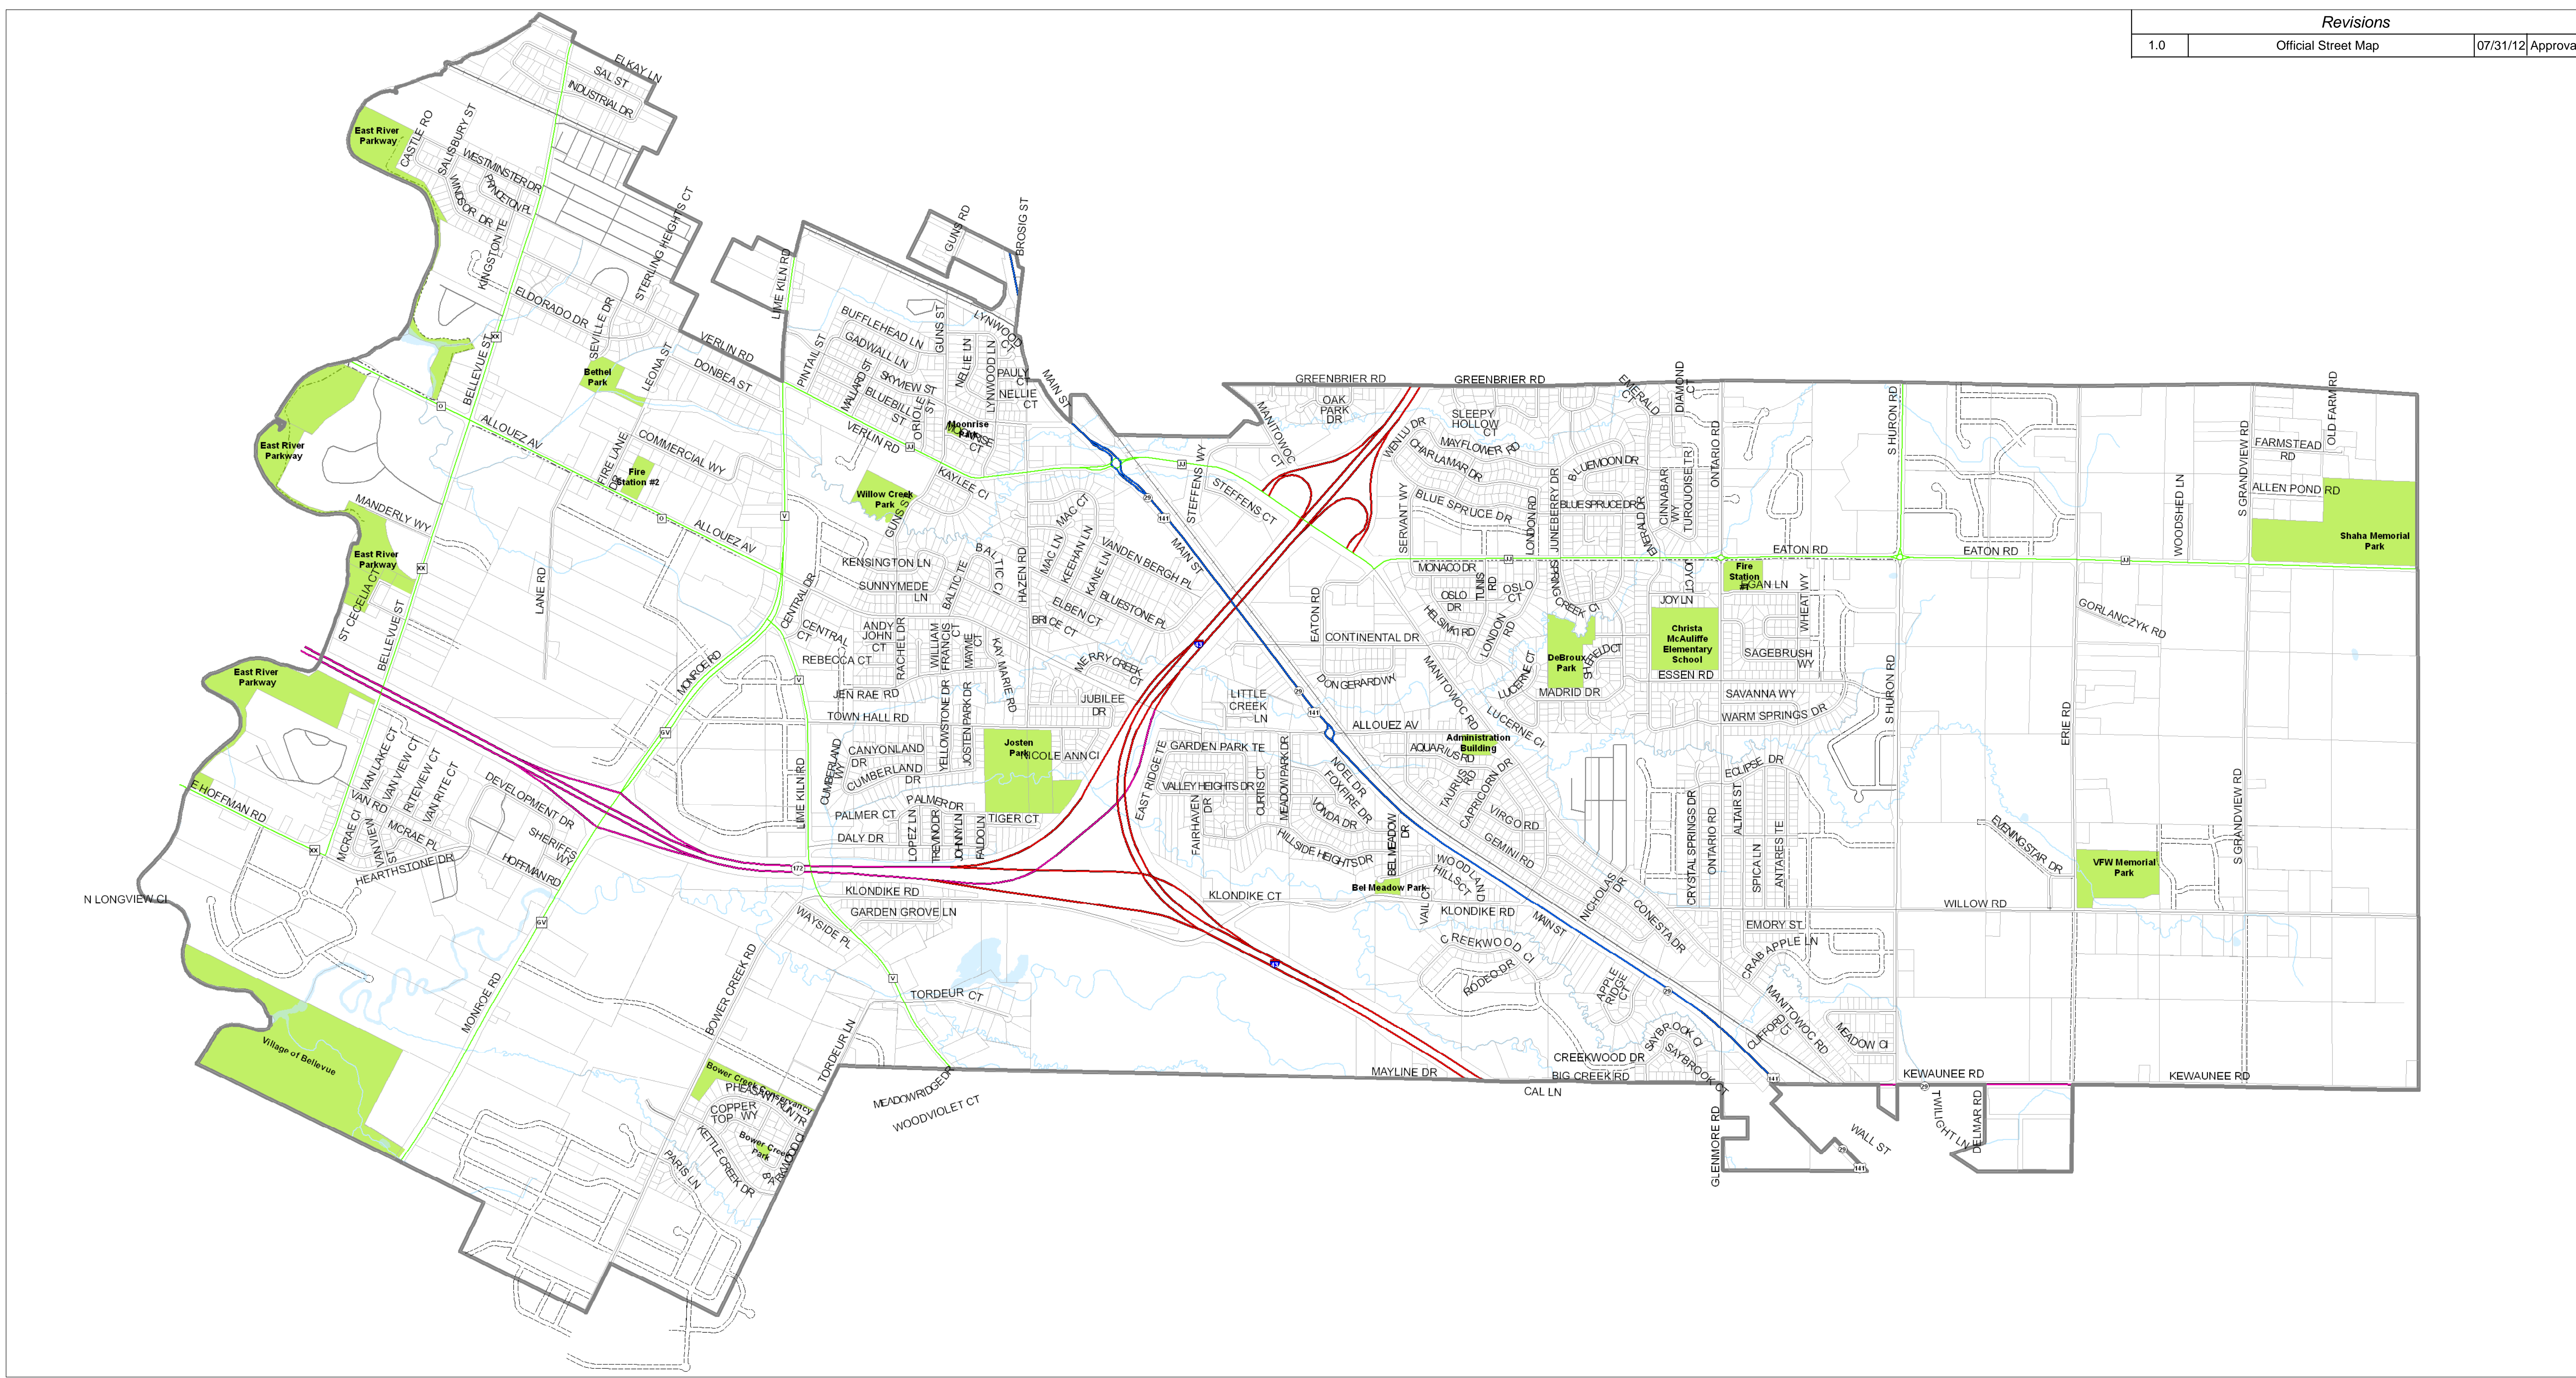

Revisions		
1.0	Official Street Map	07/31/12 Approval

# Village of Bellevue Official Street Map

*Village of Bellevue, Brown County, WI*  
Official Final Approved Copy: July 31, 2012

- Interstate Highway
- State Highway
- County Highway
- U.S. / State Highway
- U.S. Highway
- Local Road or Street
- - - - Future Streets
- - - - Multi-Use Trail
- - - - Trail
- Railroad
- Hydro
- Village Property
- Parcel

**Sheet No.**  
**1 of 1**

Official Street Map	
Drawn By: Tim Hennig, GIS Coordinator	
File: Q:\Community Development\Future Land Use Map\FutureLandUse.mxd	
Date: July 31, 2012	Scale: 1 inch = 1,136 feet